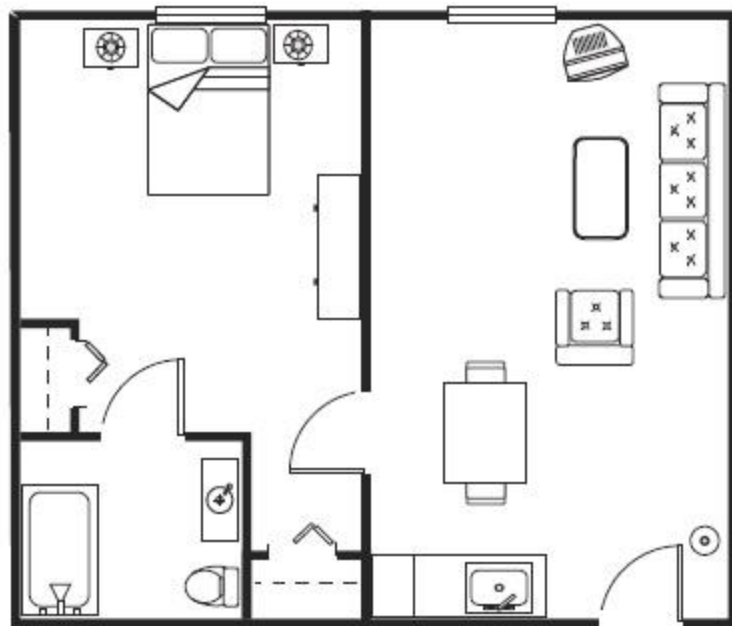

Assisted Living Floor Plans

S2 Studio • 425 sq ft

S1 Studio • 350 sq ft

B3 One Bedroom
600 sq ft

B2 One Bedroom • 570 sq ft

One Bedroom • 437 sq ft

Memory Care Floor Plans

Semi-Private Suite
with Shared Bathroom