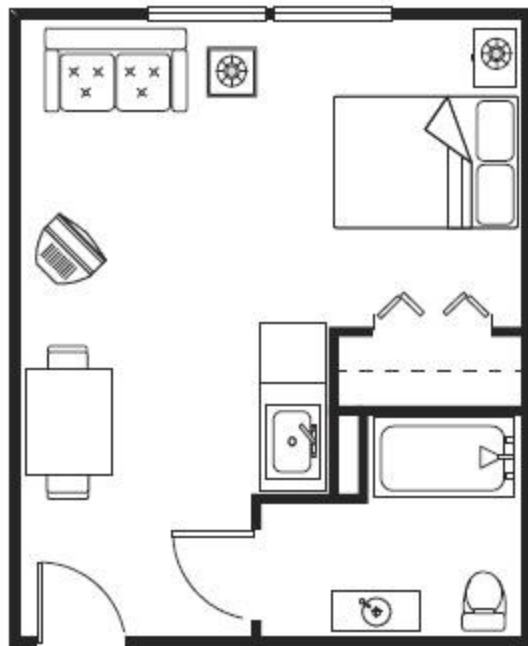

Assisted Living Floor Plans

S2 Studio • 425 sq ft

S1 Studio • 350 sq ft

B3 One Bedroom
600 sq ft

B2 One Bedroom • 570 sq ft

One Bedroom • 437 sq ft

Memory Care Floor Plans

Semi-Private Suite
with Shared Bathroom