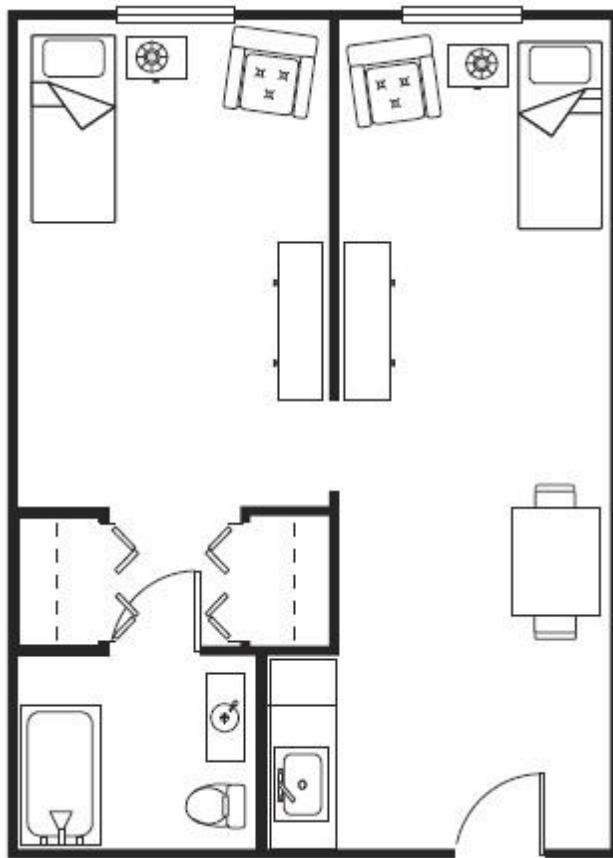

Assisted Living Floor Plans

S2 Studio • 425 sq ft

S1 Studio • 350 sq ft

B3 One Bedroom
600 sq ft

B2 One Bedroom • 570 sq ft

One Bedroom • 437 sq ft

Memory Care Floor Plans

Semi-Private Suite
with Shared Bathroom