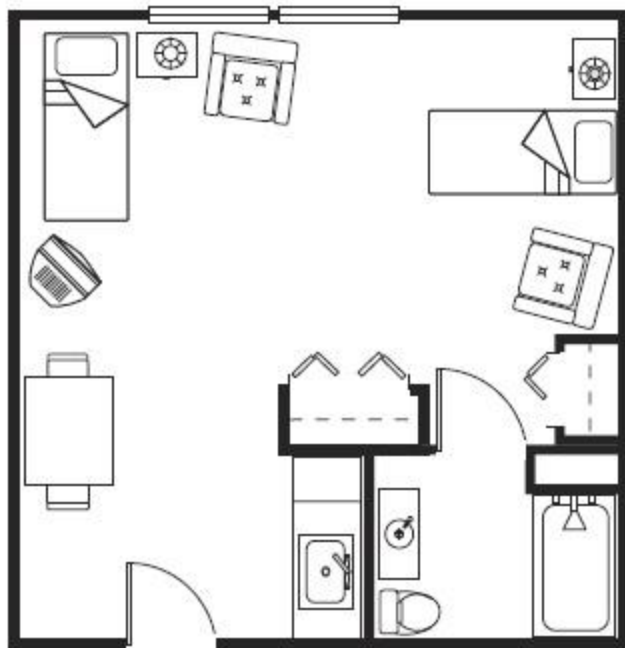

Companion Suite