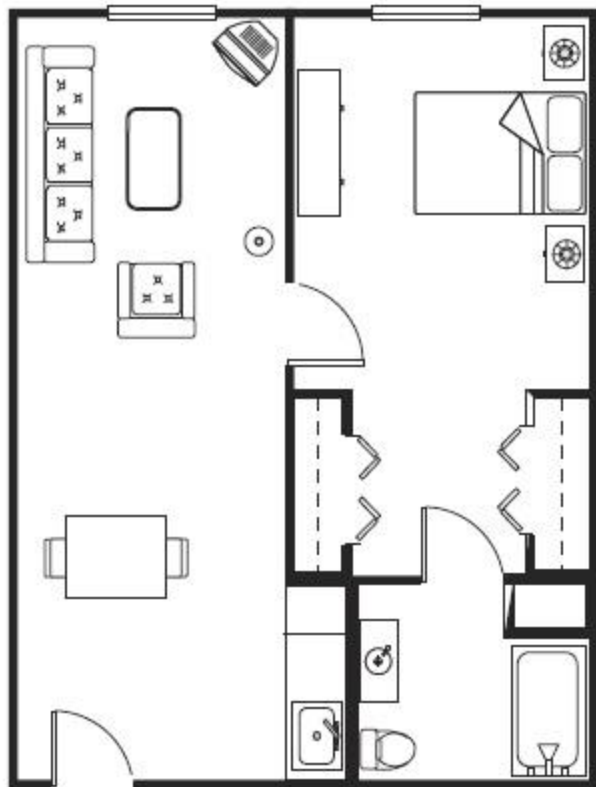

Assisted Living Floor Plans

S2 Studio • 425 sq ft

S1 Studio • 350 sq ft

B3 One Bedroom
600 sq ft

B2 One Bedroom • 570 sq ft

One Bedroom • 437 sq ft

Memory Care Floor Plans

Semi-Private Suite
with Shared Bathroom