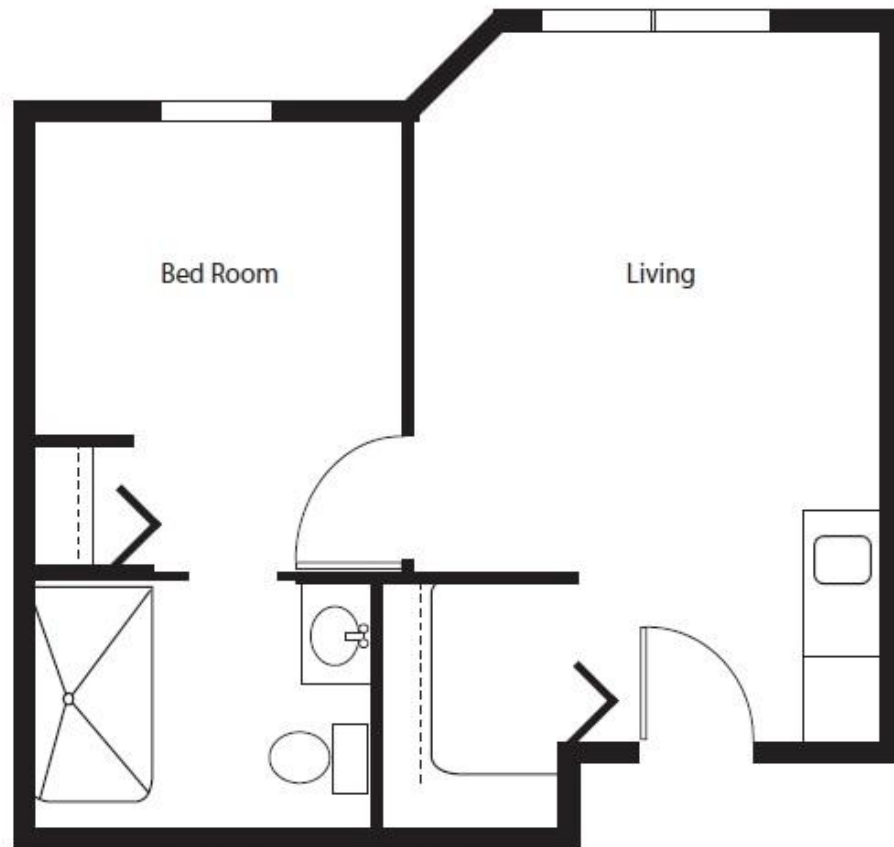

Assisted Living Floor Plans

S2 Studio • 425 sq ft

S1 Studio • 350 sq ft

B3 One Bedroom
600 sq ft

B2 One Bedroom • 570 sq ft

One Bedroom • 437 sq ft

Memory Care Floor Plans

Semi-Private Suite
with Shared Bathroom

Companion Suite

Companion Deluxe Suite