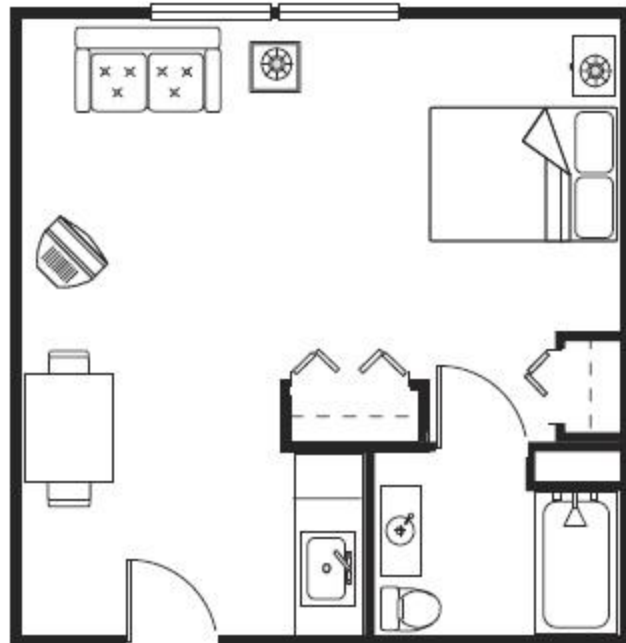

Assisted Living Floor Plans

S2 Studio • 425 sq ft

S1 Studio • 350 sq ft

B3 One Bedroom
600 sq ft

B2 One Bedroom • 570 sq ft

One Bedroom • 437 sq ft

Memory Care Floor Plans

Semi-Private Suite
with Shared Bathroom